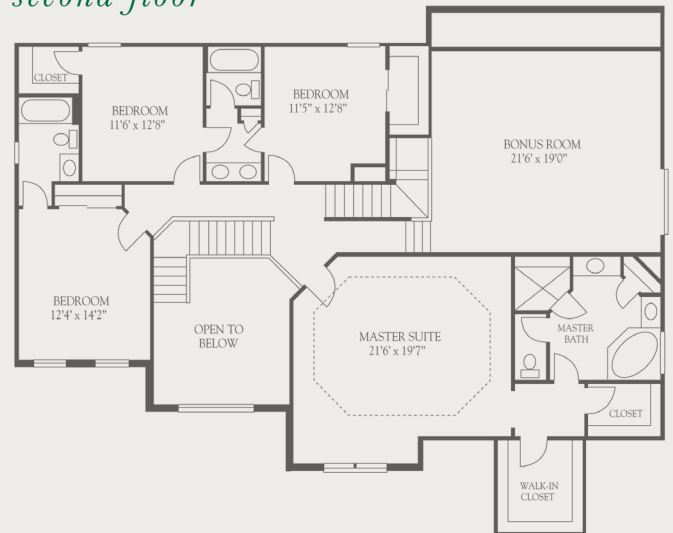

MARK BRADLEY HOMES

CAROLINE

WELCOMING FOYER

SPACIOUS GREAT ROOM WITH 12' CEILING

PRIVATE FIRST FLOOR LIBRARY

FIRST FLOOR LAUNDRY ROOM

2ND STAIRCASE FROM GREAT ROOM

BED CHAMBER WITH SITTING ROOM

3 ADDITIONAL BEDROOMS WITH BATHS

3 CAR SIDE ENTRY GARAGES

TWO STORY PERFECTION

first floor

second floor

MBRADLEYHOMES.COM