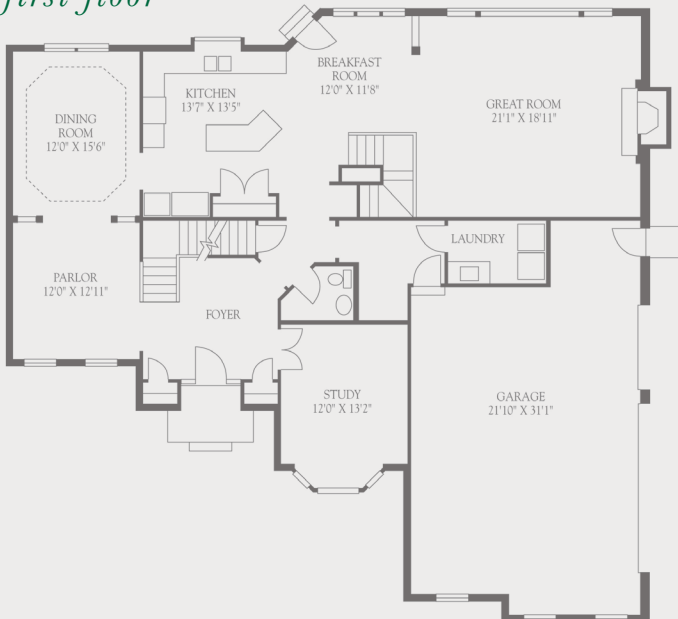

MARK BRADLEY HOMES

CAROLINE

WELCOMING FOYER

SPACIOUS GREAT ROOM WITH 12' CEILING

PRIVATE FIRST FLOOR LIBRARY

FIRST FLOOR LAUNDRY ROOM

2ND STAIRCASE FROM GREAT ROOM

BED CHAMBER WITH SITTING ROOM

3 ADDITIONAL BEDROOMS WITH BATHS

3 CAR SIDE ENTRY GARAGES

TWO STORY PERFECTION

first floor

second floor

MBRADLEYHOMES.COM